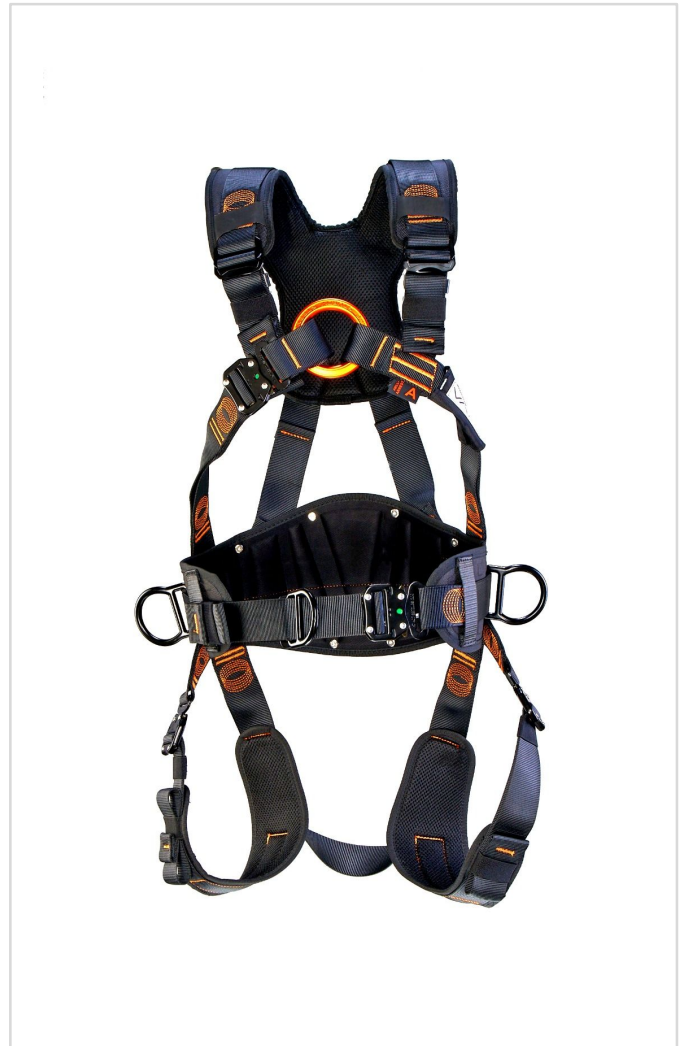

**VAYU YU01**  
Wind Harness

**STANDARD : CONFORMING TO EN 361:2002, EN358:2018,  
EN813:2008**

INDUSTRY	IDEAL APPLICATIONS
Wind	Working at Height
Telecom	Fall Arrest
Tower	Ladder Climbing
Transmission	Work Positioning

**SPECIAL FEATURES**

WEBBING MATERIAL	WEBBING WIDTH
AZO free dyed synthetic Polyester	44 +/- 1 mm

WEBBING BREAKING STRENGTH
22kN (Min)

STITCH THREAD MATERIAL	STITCH THREAD COLOUR
High-tenacity virgin multifilament polyester	Orange

TEST COMPLIANCE - DYNAMIC STRENGTH
When tested at each Fall Arrest Attachment element with a torso dummy of 100 Kg mass, the full body harness withstands drop tests with a free fall distance of 4 mtr.

### FEATURES

Attachment points - One Dorsal D-ring at back, One Sternal D-ring on chest, Two Lateral D-rings at waist One Ventral D-ring at Abdomen

Big size high strength aluminium O ring as sternal attachment, for ladder climbing, makes it easy to use